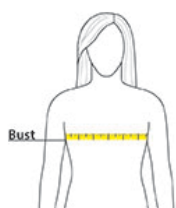

### PRODUCT MEASUREMENTS

	XS	S	M	L	XL	2XL	3XL	4XL
Size	2	4/6	8/10	12/14	16/18	20/22	24/26	28/30
Bust	18 1/4	19 1/4	20 1/4	21 3/4	23 1/4	24 3/4	26 3/4	28 3/4
Body Length at Back	27 3/4	28 3/8	29	29 5/8	30 1/4	30 7/8	31 1/2	32 1/8
Sleeve Length	32	32 1/2	33	33 5/8	34 1/4	34 7/8	35 1/4	35 5/8

**Bust:** Measured across the chest one inch below armhole when laid flat.

**Body Length at Back:** Measured from high point shoulder to finished hem at back.

**Sleeve Length:** Start at center of neck and measure down shoulder, down sleeve to hem.

### SIZE CHARTS

	XS	S	M	L	XL	2XL	3XL	4XL
Size	2	4/6	8/10	12/14	16/18	20/22	24/26	28/30
Bust	32-33	34-35	36-37	38-40	41-43	44-46	47-49	50-52

## HOW TO MEASURE

---