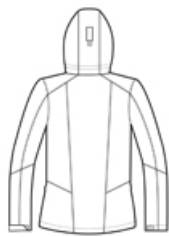

### Product photo

This longer-length parka offers water protection and breathability thanks to a 3K/3K fabric. A detachable hood and articulated sleeves make this parka a cold-weather must-have.

- 96/4 poly/spandex shell bonded to a water-resistant laminated film and 100% polyester microfleece interior
- 3000MM fabric water protection rating
- 3000G/M<sup>2</sup> fabric breathability rating
- Two-way stretch
- Princess seams
- Interior storm flap
- Chin guard
- Reverse coil zippers
- Front zippered pockets
- Adjustable tab cuffs with hook and loop closures
- Open hem with locking drawcords
- Reverse coil zippered left sleeve pocket
- Contrast heat transfer Eddie Bauer logo on right hem

### Sketches

front

back